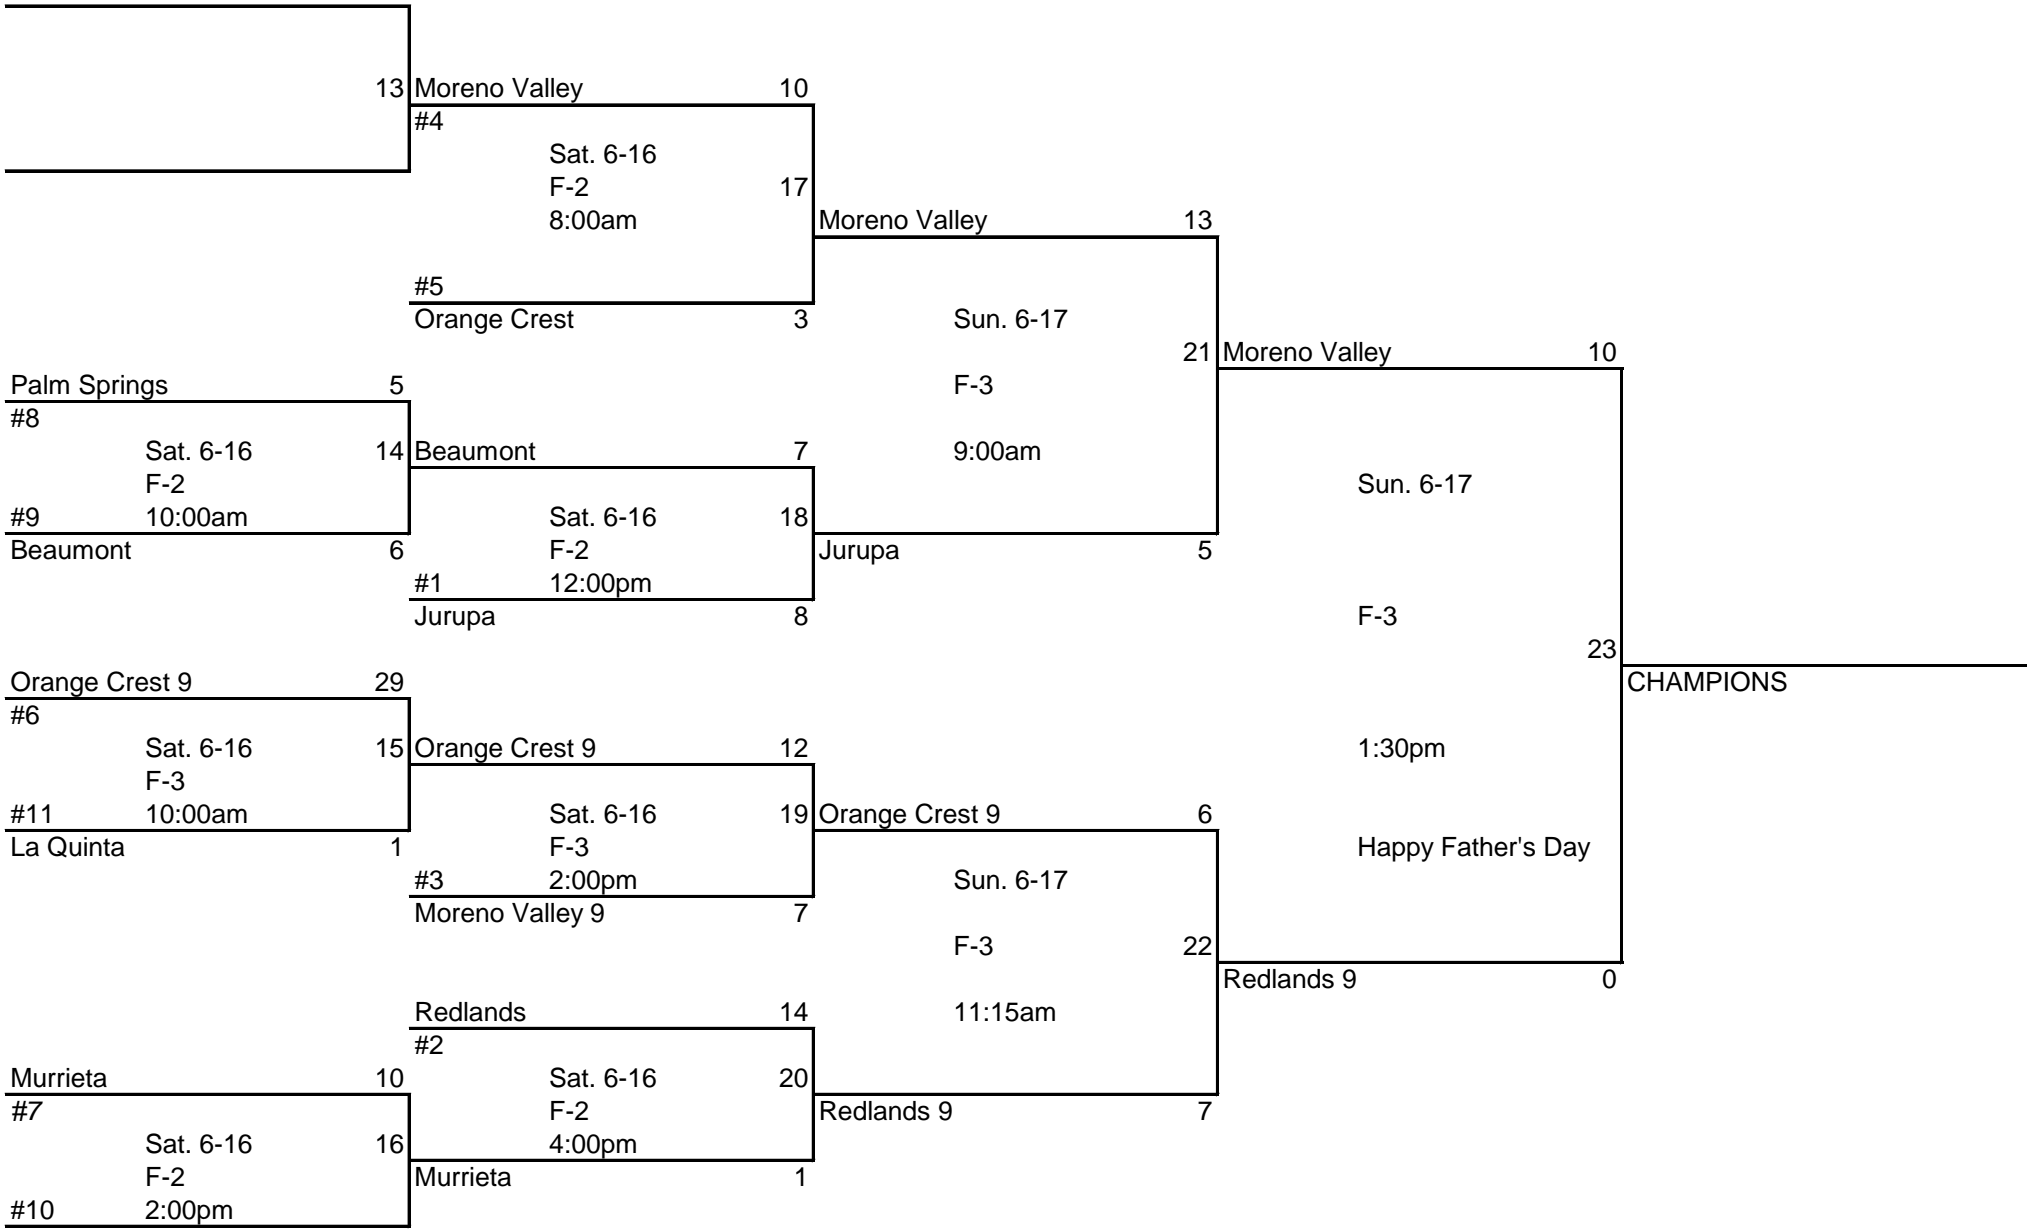

PONY

Mustang

PONY

Redlands 9

7